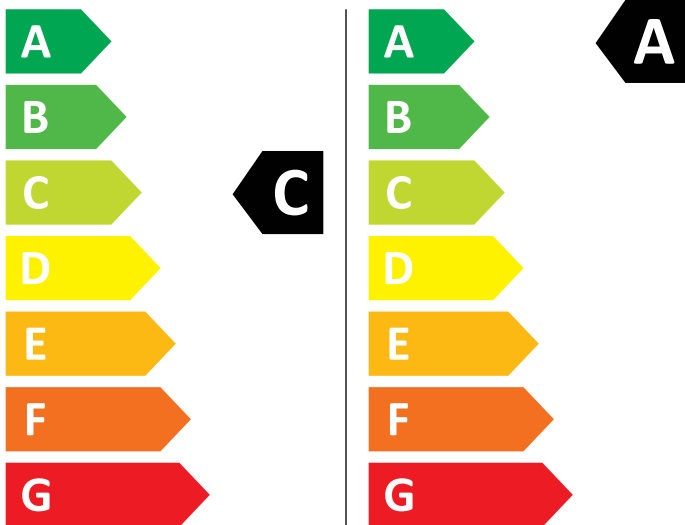

ENERG

AEG

LWR9W80609 914610702

Water consumption: 252 kWh/100

Water consumption: 51 kWh/100

6,0 kg

10,0 kg

50 L