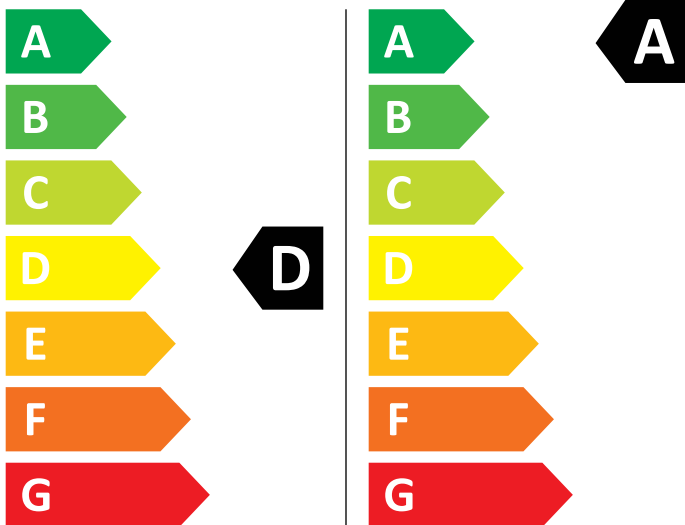

ENERG

AEG

L7WBG60688 914610224

🚰 **265** kWh/100

💧 **47** kWh/100

5,0 kg

8,0 kg

62 L