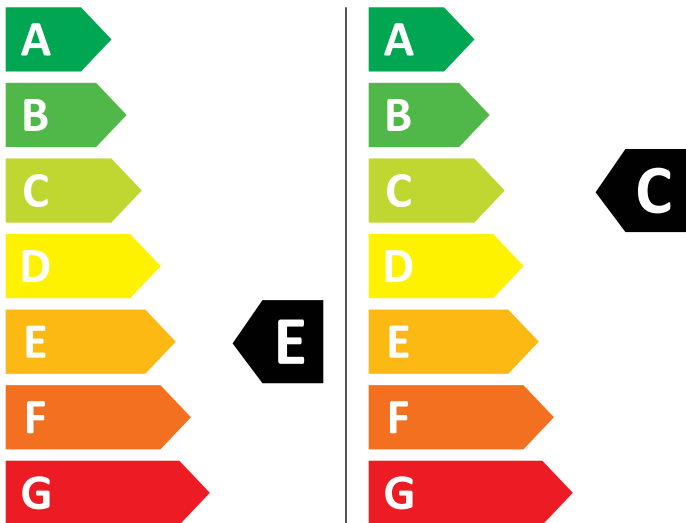

ENERG

AEG

L7WB65680 914603835

💧 250 kWh/100

💧 63 kWh/100

4,0 kg

8,0 kg

55 L